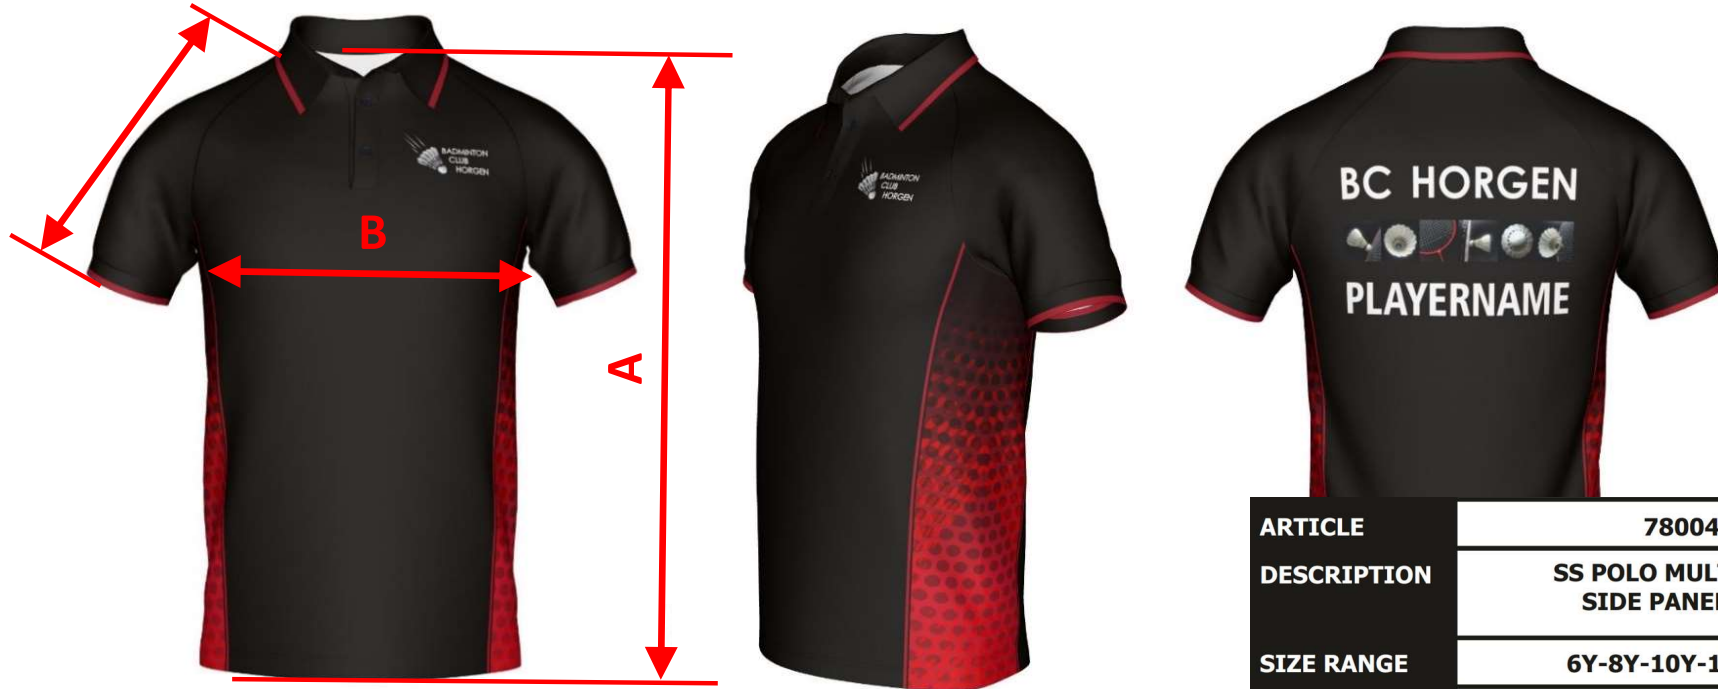

KIDS Modell 1 Polo PRODUCT MEASUREMENT CHART

ARTICLE	780049
DESCRIPTION	SS POLO MULTISPORT SIDE PANEL KIDS
SIZE RANGE	6Y-8Y-10Y-12Y-14Y
FABRIC	TIMOR

DIMENSION	DESCRIPTION	TOLERANCE +/-	6Y	8Y	10Y	12Y	14Y				
A	CENTER BACK LENGTH	1.5	51	54	57	60	63				
B	1/2 CHEST WIDTH	1.5	39	41	43	46	49				
C	SLEEVE LENGTH (NECK POINT TO BOTTOM HEM)	0.7	29	30	31	32.5	34				